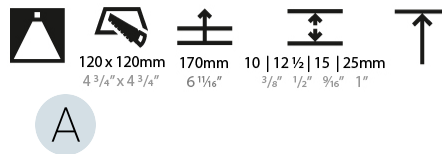

PHYSICAL

Shape: Square
Length (mm): 106
Length (in): 4 3/16
Width (mm): 106
Width (in): 4 3/16
Height (mm): 150
Height (in): 5 7/8
Ceiling Thickness (mm): 10 / 12.5 / 15 / 25
Ceiling Thickness (in): 3/8 or 1/2 or 9/16 or 1
Min. Recessing Depth (mm): 170
Min. Recessing Depth (in): 6 11/16
Light Distribution: Downlight
Weight (kg): 0.769
Weight (lbs): 1.69
Fixture Finish: SSR / BKV / CWI / CRY / HAB / UFT / ITA / RUA / FTG / MYG / LOD / PUS / FRO / FUP / KIA / POP / BLS / SPG / MEY / GOH / GUM / CHC / COM / ABZ / JAG / OBR / MOS / ROR
Fixture Material: Aluminum Die Cast
Cut-out Measurements: 120mm / 4 3/4" x 120mm / 4 3/4"
Upon Request: Unique Ceiling Thickness

ELECTRICAL

Lamp Type: LED (Zhaga Standard)
Input Wattage (W): 16.5
Total Output Wattage (W): 14.7
Dimming: Dali Dimming
Driver Included: No
Driver Location: Recessed Housing
Driver Type: Constant Current - 120Vac
Driver Class: Class 2
Housing: See Components
Input Voltage (V): 120
Constant Current (MA): 350

LED

Number of LEDs: 1
Max. Delivered Lumen (lm): 770
Nominal Lumen (lm): 1140
CRI: >90 CRI
Lamp Life (hrs): 50000
Upon Request: RGB-W Tunable White Special Color Temperature Special LED

OPTICAL

Reflector: 20 / 40 / 60
Upon Request: Special Beam Angles

RATINGS AND CERTIFICATIONS

Certified By: Certified for North American Standards
IP rating: IP20
Zaneen Company Inc. © 2024, T 1800-388-3382, F 416-247-9319, www.zaneen.com

PROJECT
TYPE
SPECIFIER
QUANTITY
DATE