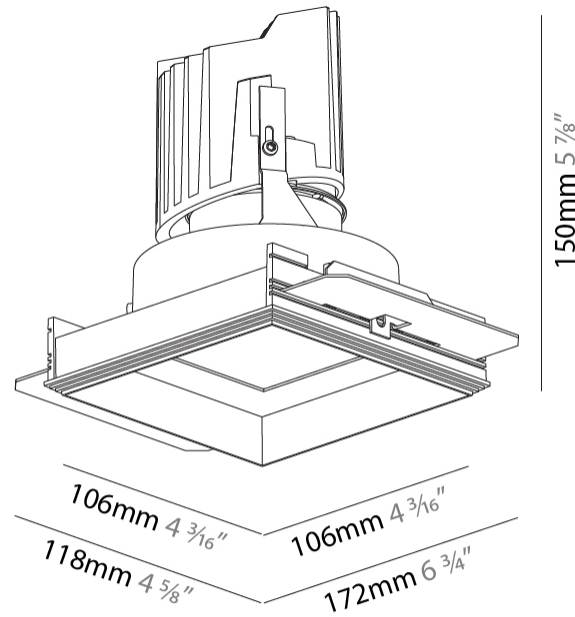

PHYSICAL

Shape: Square
Length (mm): 106
Length (in): 4 3/16
Width (mm): 106
Width (in): 4 3/16
Height (mm): 150
Height (in): 5 7/8
Ceiling Thickness (mm): 10 / 12.5 / 15 / 25
Ceiling Thickness (in): 3/8 or 1/2 or 9/16 or 1
Min. Recessing Depth (mm): 170
Min. Recessing Depth (in): 6 11/16
Light Distribution: Downlight
Weight (kg): 0.769
Weight (lbs): 1.69
Fixture Finish: SSR / BKV / CWI / CRY / HAB / UFT / ITA / RUA / FTG / MYG / LOD / PUS / FRO / FUP / KIA / POP / BLS / SPG / MEY / GOH / GUM / CHC / COM / ABZ / JAG / OBR / MOS / ROR
Fixture Material: Aluminum Die Cast
Cut-out Measurements: 120mm / 4 3/4" x 120mm / 4 3/4"
Upon Request: Unique Ceiling Thickness

ELECTRICAL

Lamp Type: LED (Zhaga Standard)
Input Wattage (W): 16.5
Total Output Wattage (W): 14.7
Dimming: Dali Dimming
Driver Included: No
Driver Location: Recessed Housing
Driver Type: Constant Current - 120Vac
Driver Class: Class 2
Housing: See Components
Input Voltage (V): 120
Constant Current (MA): 350

LED

Number of LEDs: 1
Max. Delivered Lumen (lm): 770
Nominal Lumen (lm): 1140
CRI: >90 CRI
Lamp Life (hrs): 50000
Upon Request: RGB-W Tunable White Special Color Temperature Special LED

OPTICAL

Reflector: 20 / 40 / 60
Upon Request: Special Beam Angles

RATINGS AND CERTIFICATIONS

Certified By: Certified for North American Standards
IP rating: IP20
Zaneen Company Inc. © 2024, T 1800-388-3382, F 416-247-9319, www.zaneen.com

PROJECT
TYPE
SPECIFIER
QUANTITY
DATE